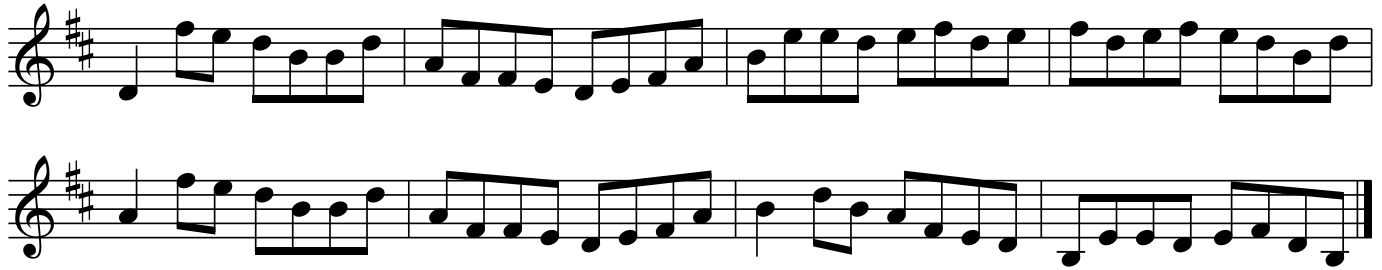

# The Ballyshannon

A

B

A(BCD)\*A Chords:DV

[http://abcnotation.com/tunePage?a=trillian.mit.edu/~jc/  
music/abc/mirror/redhawk.org/pubscout/reels/0247](http://abcnotation.com/tunePage?a=trillian.mit.edu/~jc/music/abc/mirror/redhawk.org/pubscout/reels/0247)